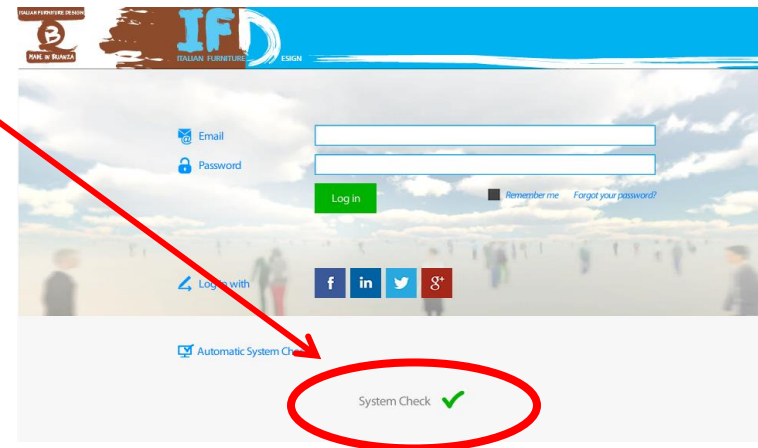

## READY FOR IFD? 5 EASY STEPS TO CHECK YOUR SYSTEM

1. Open your browser. 

(Note: the platform has been optimized for **Google Chrome**, but you can access also with other browsers. If you're using Internet Explorer, we suggest to use **version 10**).

2. Enter the following link: [www.ifurndesign.com](http://www.ifurndesign.com)

3. Click on "Login"

4. Download and install a plugin (required only for the first time) click on the icon at the center of the screen and quickly install the plugin. This will allow you to view 3D environments properly during the fair

5. Check the **AUTOMATIC SYSTEM CHECK** in the lower part of the screen.

Note: you do not need to enter email and password to do the check

-  PC/Connection are ok
-  Warning: login to the fair but pay attention to the message that appears
-  Error: follow the instructions in the message before you can access the fair